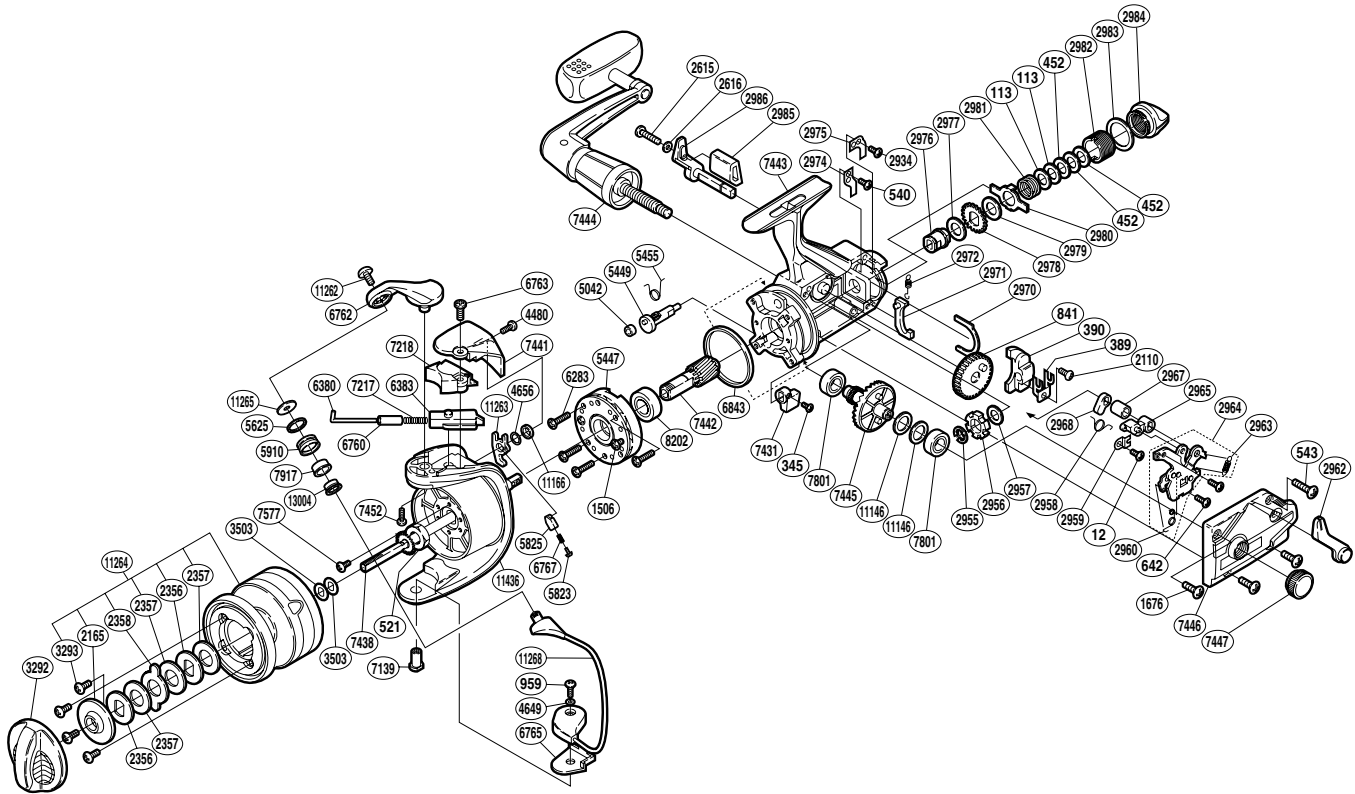

SHIMANO

BAITRUNNER

BTR-3500B

(1SD993502U)

Part No.	Description	Part No.	Description	Part No.	Description
RD 0012	Shaft Retainer Screw	RD 2968	Clutch Cam	RD 6383	Bail Spring Guide (B)
RD 0113	Tension Spring Washer "B"	RD 2970	Dial Retainer	RD 6760	Bail Spring Guide (A) Collar
RD 0345	Anti-Reverse Lever Screw	RD 2971	BaitRunner Pawl	RD 6762	Bail Arm
RD 0389	Oscillating Slider Retainer	RD 2972	BaitRunner Pawl Spring	RD 6763	Bail Spring Cover Screw (A)
RD 0390	Oscillating Slider	RD 2974	BaitRunner Pawl Guide	RD 6765	Bail Hold Support Spacer
RD 0452	Tension Spring Washer "A"	RD 2975	Dial Click	RD 6767	Bail Trip Lever Spring
RD 0521	Rotor Nut	RD 2976	Free Spool Tension Shaft	RD 6843	Friction Ring
RD 0540	Pawl Guide Screw	RD 2977	Free Spool Tension Washer (A)	RD 7139	Bail Hold Support Shaft
RD 0543	Side Cover Screw (B)	RD 2978	Click Gear	RD 7217	Bail Spring
RD 0642	Clutch Plate Screw	RD 2979	Free Spool Tension Washer (B)	RD 7218	Bail Spring Cover
RD 0841	Oscillating Gear	RD 2980	Eared Washer "Bfs"	RD 7431	Anti-Reverse Lever
RD 0959	Bail Hold Support Screw	RD 2981	Free Spool Tension Spring	RD 7438	Main Shaft
RD 1506	Clutch Cover Screw	RD 2982	Free Spool Tension Screw	RD 7441	Bail Spring Cover Guard
RD 1676	Side Cover Screw (A)	RD 2983	Dial Spacer	RD 7442	Pinion Gear
RD 2110	Slider Retainer Screw	RD 2984	BaitRunner Tension Dial	RD 7443	Body Assembly
RD 2165	Seal Plate	RD 2985	BaitRunner Lever Bridge	RD 7444	Handle Assembly
RD 2356	Key Washer	RD 2986	BaitRunner Lever Arm (R)	RD 7445	Drive Gear
RD 2357	Drag Washer	RD 3292	Drag Knob	RD 7446	Side Cover
RD 2358	Eared Washer	RD 3293	Seal Plate Screw	RD 7447	Handle Screw Cap
RD 2615	BaitRunner Lever Screw	RD 3503	Spool Washer	RD 7452	Bail Arm Screw
RD 2616	Lock Washer	RD 4480	Bail Spring Cover Screw (B)	RD 7577	Nut Lock Screw
RD 2934	Dial Click Screw	RD 4649	Spacer	RD 7801	Bail Bearing
RD 2955	"C" Lock	RD 4656	Bail Trip Lever Washer	RD 7917	Line Roller Bushing
RD 2956	BaitRunner Ratchet	RD 5042	Anti-Reverse Cam Ring	RD 8202	Bail Bearing
RD 2957	Ratchet Spacer	RD 5447	Roller Clutch Assembly	RD13004	Line Roller Collar
RD 2958	Clutch Spring	RD 5449	Anti-Reverse Cam	RD11146	Drive Gear Washer
RD 2959	Lever Shaft Retainer	RD 5455	Anti-Reverse Cam Spring	RD11166	Spacer
RD 2960	Clutch Pawl Spring	RD 5625	Line Roller Spacer	RD11262	Line Roller Screw
RD 2962	BaitRunner Lever Arm (L)	RD 5823	Lever Spring Guide (A)	RD11263	Bail Trip Lever
RD 2963	BaitRunner Clutch Spring	RD 5825	Lever Spring Guide (B)	RD11264	Spool Assembly
RD 2964	Clutch Plate Assembly	RD 5910	Line Roller	RD11265	Line Roller Washer
RD 2965	Clutch Arm	RD 6283	Roller Clutch Screw	RD11268	Bail Assembly
RD 2967	Clutch Cam Spacer	RD 6380	Bail Spring Guide (A)	RD11436	Rotor